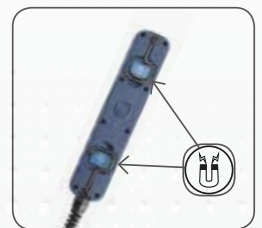

SUPERFORM

Sturdy inspection work light

A+ORIGINAL
SCANGRIP

SINCE 1906

Featuring extremely high light output with 700 Lumen, SUPERFORM provides superior work light, outperforming traditional fluorescent work lights.

The work light is slim and handy, making it suitable for multiple lighting requirements. With the 2 built-in magnets combined with the two turnable hooks, the light is very easy to position, making both hands free for the required job at hand.

The high IP54 protection, making the lamp dust and waterproof, combined with IK08 rating, the lamp proves itself to be suitable for the demanding environments, making the SUPERFORM work light both durable and long lasting, saving money in the long run.

DESIGNED BY
SCANGRIP
IN DENMARK

TECHNICAL SPECIFICATIONS

8W COB LED
700 lux@0.5m
700 lumen
5m cord
IK08
IP54
290 x49 x31mm
680g

EU DESIGN PATENT
NO. 2954123

SUPERFORM

Item no. 03.5406