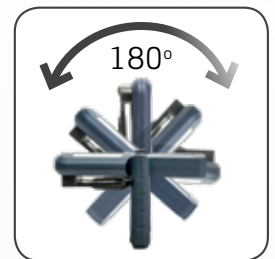

# MINIFORM

Pocket-sized, ultra-slim work light with top flashlight

Multifunctional work light with newest COB LED technology providing up to 200 lumen for the professional user.

The MINIFORM is rechargeable and in high quality COB LED strip light with top flashlight providing a unique powerful and completely uniform illumination which is ideal for working light.

Ultraslim (only 13mm) - the handy size and shape of the lamp provides a comfortable, ergonomic grip, convenient to carry around in the pocket and always at hand where needed!

MINIFORM is designed for efficient workshop use and can be placed anywhere you want with the strong built-in magnetic holder at the bottom, and all light angles are possible with the retractable suspension hook.

Supplied with a two-step operating option depending on the type and durability of the work carried out: step 1 = 100%, step 2 = 50% light output.

The lamp head is flexible and tilts up to 180 degrees.