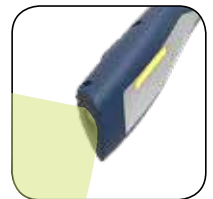

MINI MAG

Small rechargeable COB LED work

SCANGRIP is now introducing a pocket-sized version of the popular MAG bestseller: The MINI MAG.

The MINI MAG comprises extremely powerful, rechargeable LED work lights and flashlights in one containing the latest, high performance LED technology.

The new and modern design of the MINI MAG provides an ergonomic and user-friendly grip. Place anywhere you want with the strong built-in magnetic holder and the retractable suspension hook. The lamp head is flexible and tilts up to 180 degrees.

- Small and handy
- New rechargeable battery technology
- Designed for professional work
- Easily recharged with USB cable

DESIGNED BY
SCANGRIP
IN DENMARK

TECHNICAL SPECIFICATIONS

COB LED
300 lux@0.5m / Spot: 1000 lux@0.5m
150 lm / Spot: 75 lm
4h Operation time / Spot: 4h
3h Charging time
Charging voltage 5V DC 1A
3.7V / 1200 mAh Li-ion
IP20