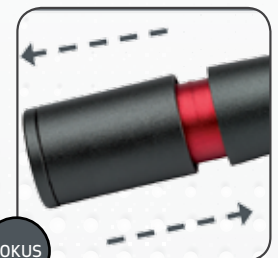

# MATCHPEN

A pen-size detailing flashlight

ORIGINAL  
SCANGRIP  
SINCE 1906

## MATCHPEN

A small penlight easy to carry and always at hand in the pocket. The light output is very powerful with excellent colour recognition properties. With focus function for concentrated and focused light beam ranging from 10° to 70°. IP54 class. 2xAAA batteries are included.

### TECHNICAL SPECIFICATIONS

Ultra high CRI LED  
95 CRI  
4000 KELVIN  
300-4000 lux  
100 lumen  
10°-70° beam angle  
2h operating time  
2 X AAA/1.5V Alkaline  
IP54

DESIGNED BY  
SCANGRIP  
IN DENMARK