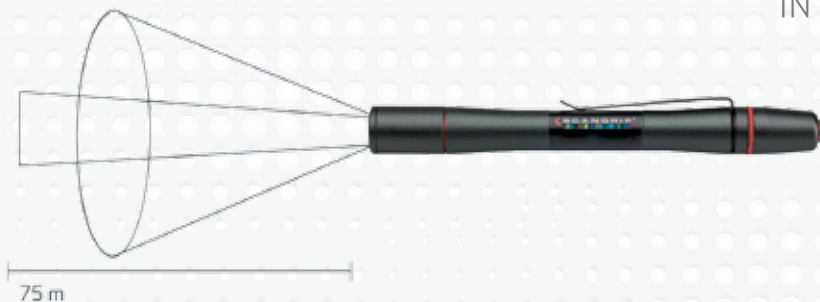

# MATCHPEN

A pen-size detailing flashlight

ORIGINAL  
SCANGRIP  
SINCE 1906

## MATCHPEN

A small penlight easy to carry and always at hand in the pocket. The light output is very powerful with excellent colour recognition properties. With focus function for concentrated and focused light beam ranging from 10° to 70°. IP54 class. 2xAAA batteries are included.

### TECHNICAL SPECIFICATIONS

Ultra high CRI LED  
95 CRI  
4000 KELVIN  
300-4000 lux  
100 lumen  
10°-70° beam angle  
2h operating time  
2 X AAA/1.5V Alkaline  
IP54

DESIGNED BY  
SCANGRIP  
IN DENMARK