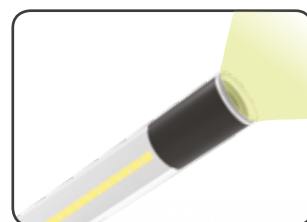

## Rechargeable inspection hand lamp with top spot light

LINE LIGHT R is an extremely powerful inspection light and flashlight in one. LINE LIGHT R is sturdy and endures even strong strokes and shocks from daily use in the rough workshop environment.

The slim design with a diameter of only Ø25mm makes it possible to illuminate even hard to reach compact areas.

By means of a built-in prism, LINE LIGHT R concentrates the light in a 75° beam angle providing an extremely bright and powerful illumination of the specific working area. Avoid blinding during work and adjust the beam angle to provide optimal work light at the specific work area.

### New, improved version from February 2017:

- Improved light output increased by more than 170%
- Powerful inspection light and flashlight in one
- Rechargeable with up to 4h operation time
- Sturdy and waterproof IP65
- Choose between 2 light settings (50% or 100%) for maximized operating time
- New magnetic, electronic switch
- Ultra-slim design (Ø25mm) allows inspection in even the most inaccessible places
- Flexible positioning with adjustable hook with magnet
- Flexible gooseneck fixtures available as optional accessories