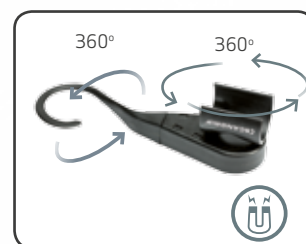

## Rechargeable inspection hand lamp with top spot light

LINE LIGHT R is an extremely powerful inspection light and flashlight in one. LINE LIGHT R is sturdy and endures even strong strokes and shocks from daily use in the rough workshop environment.

The slim design with a diameter of only Ø25mm makes it possible to illuminate even hard to reach compact areas.

By means of a built-in prism, LINE LIGHT R concentrates the light in a 75° beam angle providing an extremely bright and powerful illumination of the specific working area. Avoid blinding during work and adjust the beam angle to provide optimal work light at the specific work area.

### New, improved version from February 2017:

- Improved light output increased by more than 170%
- Powerful inspection light and flashlight in one
- Rechargeable with up to 4h operation time
- Sturdy and waterproof IP65
- Choose between 2 light settings (50% or 100%) for maximized operating time
- New magnetic, electronic switch
- Ultra-slim design (Ø25mm) allows inspection in even the most inaccessible places
- Flexible positioning with adjustable hook with magnet
- Flexible gooseneck fixtures available as optional accessories

#### TECHNICAL SPECIFICATIONS

16 SMD LEDs / 1 X CREE XP-G2 in top  
 400/150 lumen  
 900/1500 lux@0.5m  
 75°/50° beam angle  
 1.5h/4h operating time  
 6h charging time  
 1m cord  
 3.7V/2600 mAh Li-ion  
 Ø25x357mm  
 IK07  
 IP65