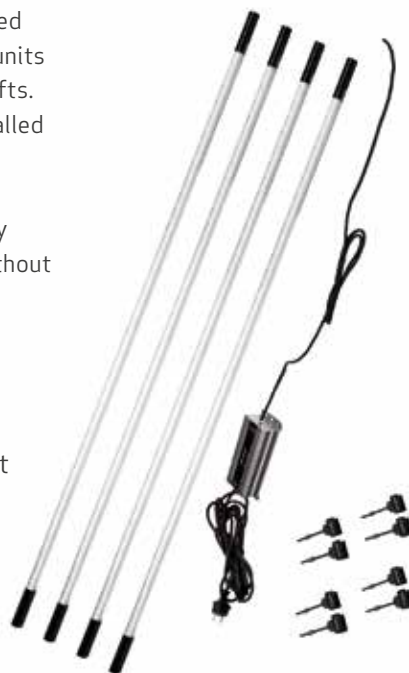

LINE LIGHT 4

LINE LIGHT for Auto lifts and pits

LINE LIGHT 4 is a flexible lighting solution for universal application design to be used anywhere where strong, efficient and concentrated light in a specific working area is needed. With 4 complete lighting units the LINE LIGHT 4 is the perfect lighting solution for a auto pits or lifts. With it's low voltage (24V DC) system the LINE LIGHT 4 can be installed by yourself. The LINE LIGHT 4 illuminats almost double as much as traditional 36W flourescent tubes. The LINE LIGHT 4 has a built-in prism that focuses the light in a 75 degree angle. This means that by simply turning of the lamp, it can illuminate the entire work area without blinding the mechanic. Delievered with the LINE LIGHT DIMMER.

- "Unbreakable"- extremely sturdy and shockproof
- Waterproof to resist wet and dirty workshop enviroment
- Low voltage 24V DC
- Technical lifetime og LEDs 100.000 hours
- Made in Denmark

TECHNICAL SPECIFICATIONS

4 x 216 SMD LED
 4 x 20W
 4 x 1400 Lumen
 4 x 1600 Lux@0,5m
 75° Beam angle
 24V DC
 6000 Kelvin
 4 x Ø25 x 1630mm
 4,65 kg
 IK07
 IP67

**EU DESIGN
 PATENT**

1882523

LINE LIGHT 4

Item no. 03.5201

EAN: 5708997352014