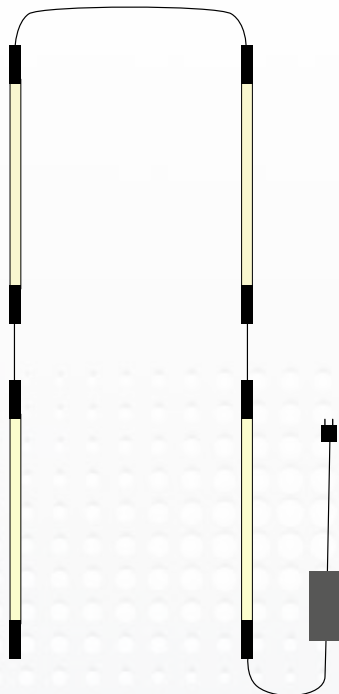

LINE LIGHT 4

LINE LIGHT for Auto lifts and pits

LINE LIGHT 4 is a flexible lighting solution for universal application design to be used anywhere where strong, efficient and concentrated light in a specific working area is needed. With 4 complete lighting units the LINE LIGHT 4 is the perfect lighting solution for a auto pits or lifts. With it's low voltage (24V DC) system the LINE LIGHT 4 can be installed by yourself. The LINE LIGHT 4 illuminats almost double as much as traditional 36W flourescent tubes. The LINE LIGHT 4 has a built-in prism that focuses the light in a 75 degree angle. This means that by simply turning of the lamp, it can illuminate the entire work area without blinding the mechanic. Delievered with the LINE LIGHT DIMMER.

- "Unbreakable"- extremely sturdy and shockproof
- Waterproof to resist wet and dirty workshop enviroment
- Low voltage 24V DC
- Technical lifetime og LEDs 100.000 hours
- Made in Denmark

TECHNICAL SPECIFICATIONS

4 x 216 SMD LED
 4 x 20W
 4 x 1400 Lumen
 4 x 1600 Lux@0,5m
 75° Beam angle
 24V DC
 6000 Kelvin
 4 x Ø25 x 1630mm
 4,65 kg
 IK07
 IP67

**EU DESIGN
 PATENT**

1882523

LINE LIGHT 4

Item no. 03.5201

EAN: 5708997352014